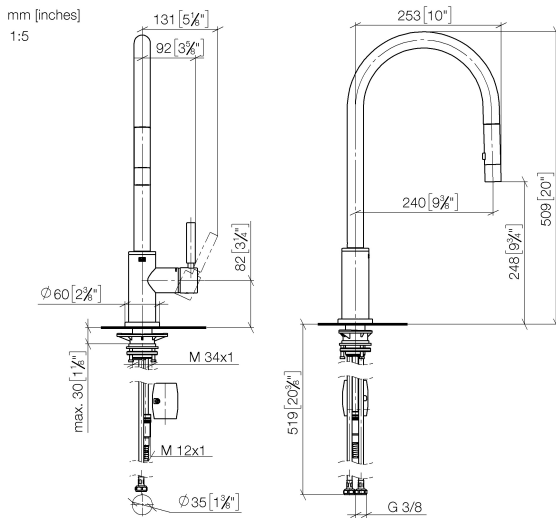

33 870 888

- 240mm projection
- pivotable spout 360°
- Optional swivel limiter available with swivel limiter set 12 823 970 90
- laminar and spray flow
- 1800 mm metal shower hose
- sprayface with anti-scaling system
- max. flow 10.4 l/min at 3 bar flow pressure
- lead-free
- This product can help a building meet the requirements of Green Building Rating Systems, e.g. LEED®, BREEAM®, DGNB

Recommended miscellaneous

Swivel limitation set -

12 823 970 90

Recommended miscellaneous

Strainer waste with control handle - Brushed Chrome 10 710 970-93

Recommended miscellaneous

Dispenser with rosette - Brushed Chrome 82 444 970-93

33 870 888

Flow rate chart

Certificates

LGA\_38636.

Belgaqua\_24-005-  
27\_3.

33 870 888

### Spare parts list

No.	Item Number	Name	Quantity used	Delivery time
1	90 12 11 148 00-93	shower	1	20
2	04 30 02 120 00-85	hose	1	30
3	90 28 22 304 00-93	spout	1	20
4	09 28 10 160 90	ring	2	2
5	09 18 40 186 90	sleeve	1	2
6	90 15 05 064 05 90	cartridge	1	2
7	09 14 10 190 90	seal	1	2
8	09 28 30 030-93	cover	1	60
9	90 20 66 027 00-93	handle	1	20
10	09 14 10 036 90	seal	1	2
11	90 27 22 047 00-93	rosette	1	-
Spare part can no longer be ordered, please order the replacement item				
12	09 14 10 050 90	seal	1	2
13	04 30 11 040 00 90	fixing set	1	2
14	09 20 93 056 90	insert	1	2
15	04 30 04 101 00 90	hose	2	2
16	04 28 20 067 00 90	pipe	1	2
17	90 24 03 253 00 90	adaptor	1	2
18	04 21 50 010 00 90	accessories	1	2